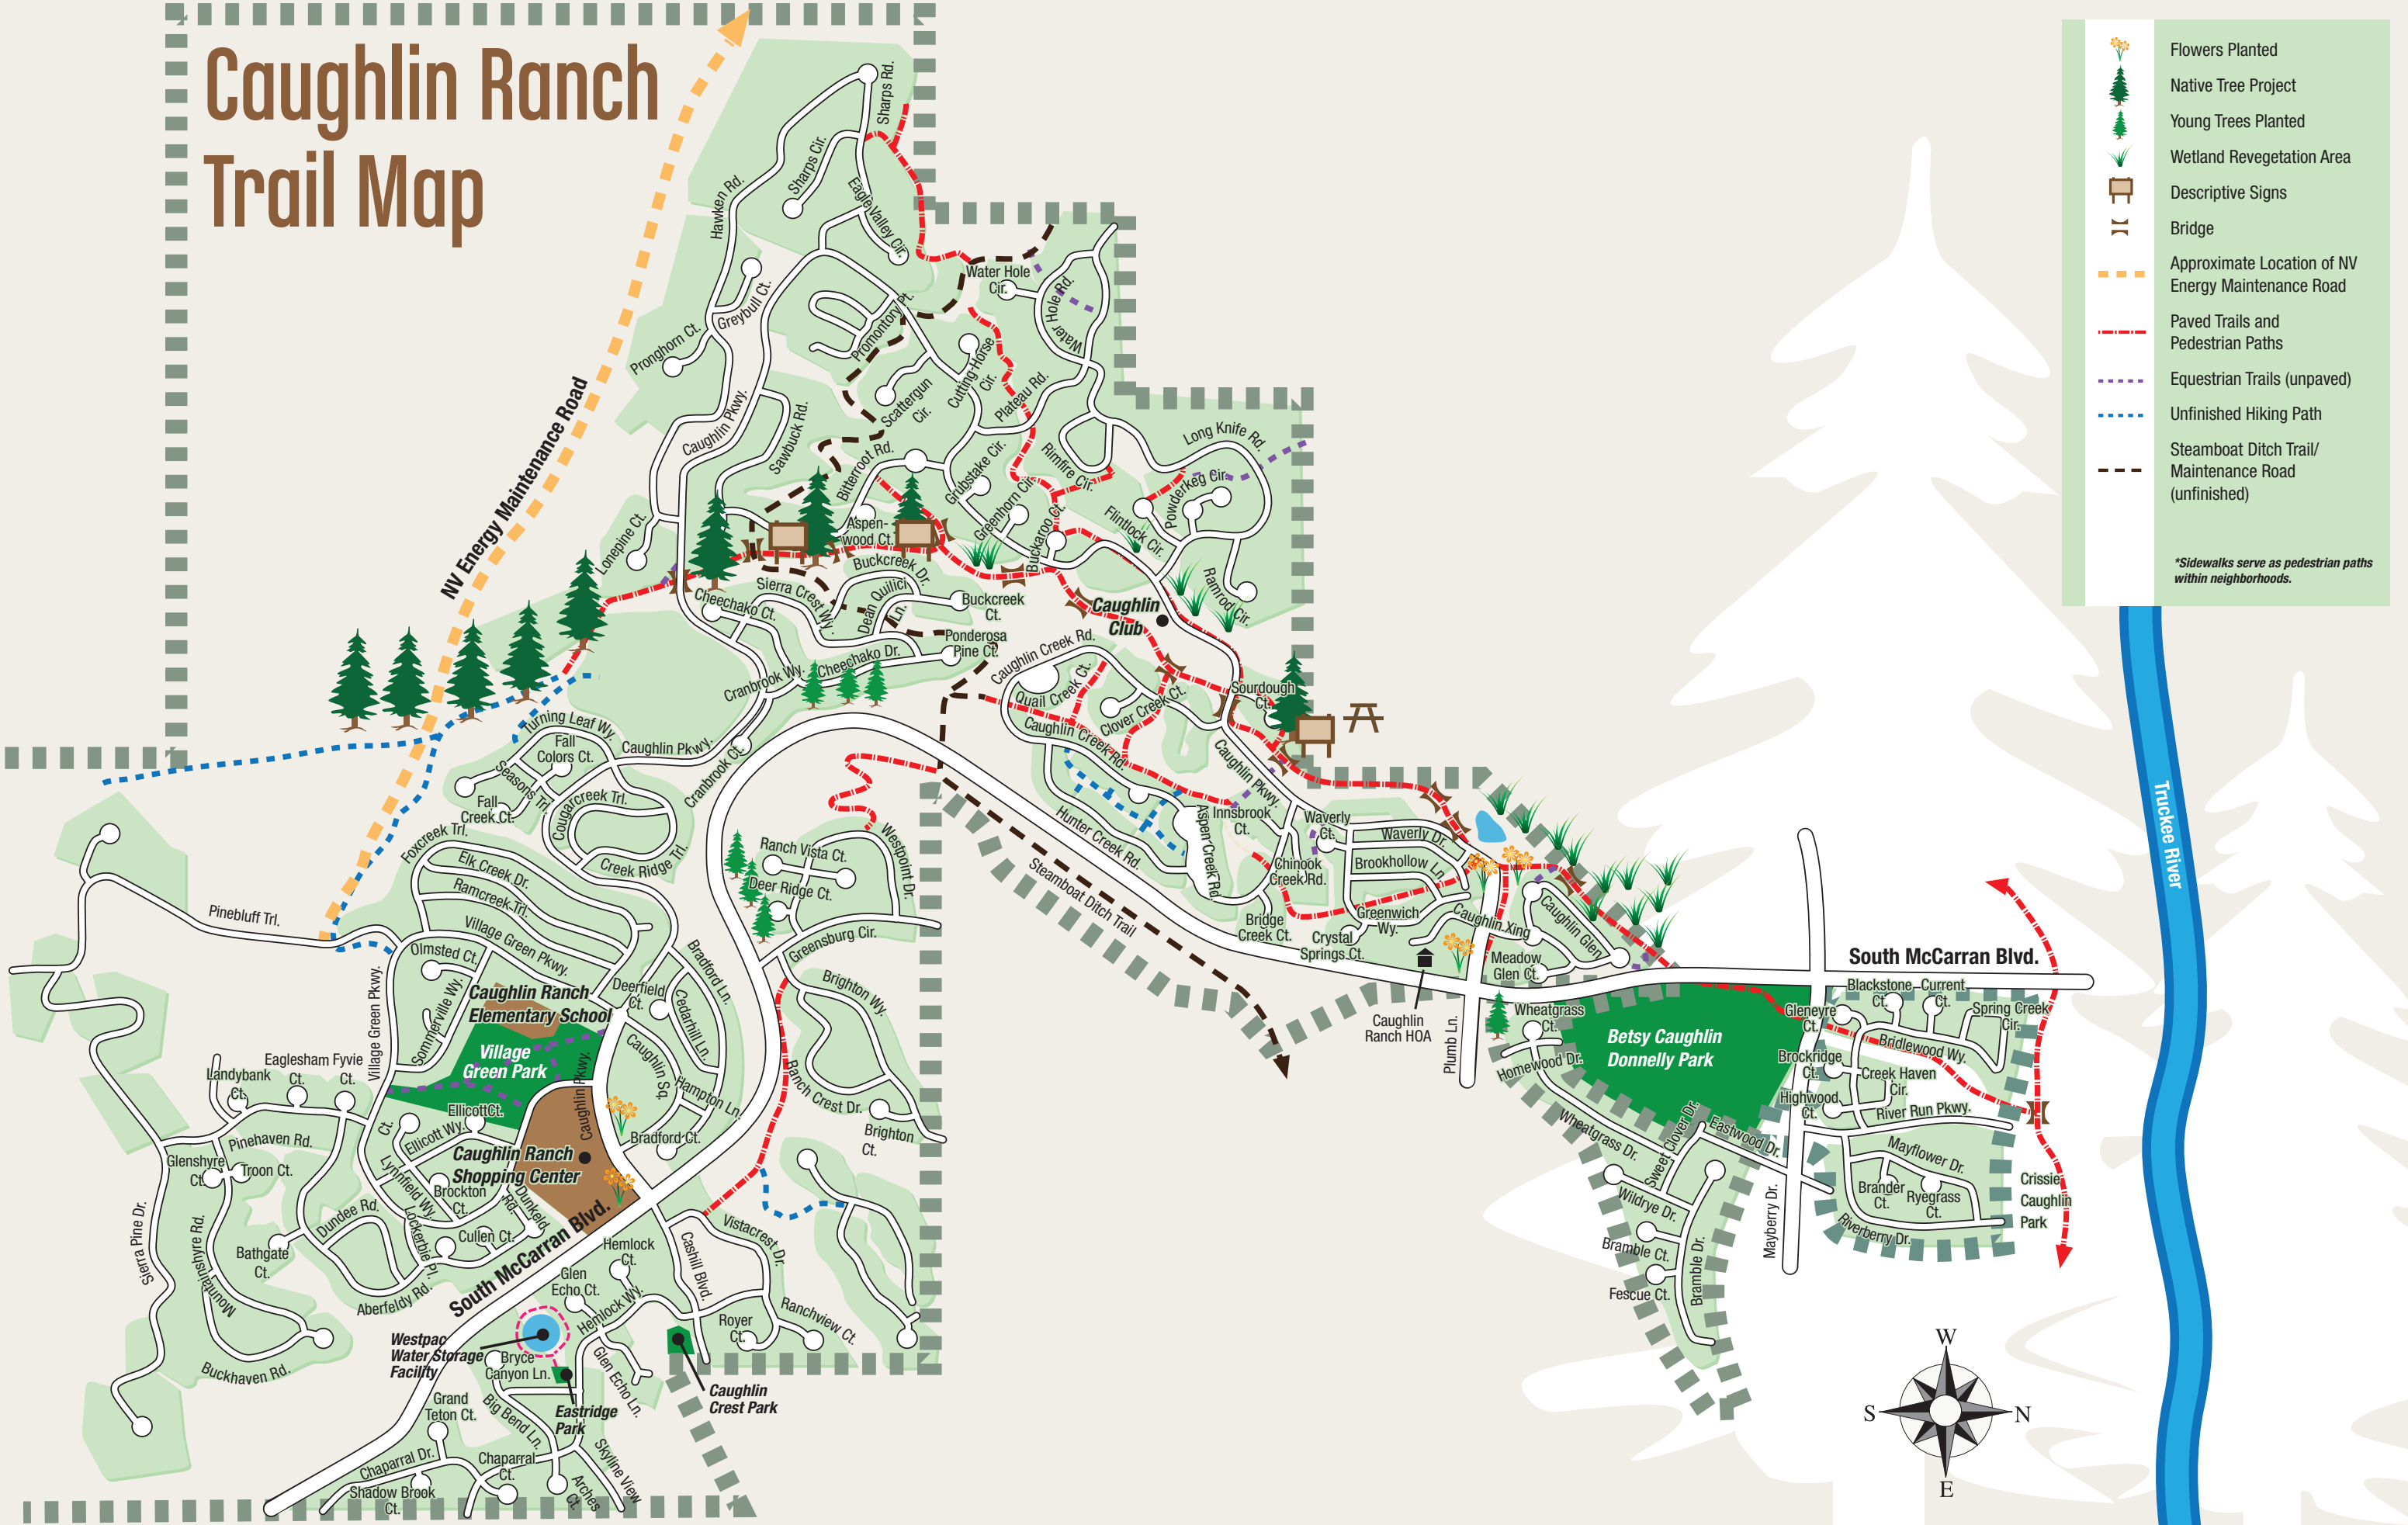

# Caughlin Ranch Trail Map

-  Flowers Planted
-  Native Tree Project
-  Young Trees Planted
-  Wetland Revegetation Area
-  Descriptive Signs
-  Bridge
-  Approximate Location of NV Energy Maintenance Road
-  Paved Trails and Pedestrian Paths
-  Equestrian Trails (unpaved)
-  Unfinished Hiking Path
-  Steamboat Ditch Trail/ Maintenance Road (unfinished)

*\*Sidewalks serve as pedestrian paths within neighborhoods.*